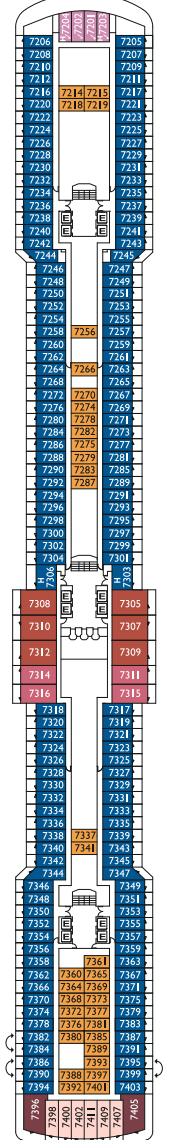

GIRASOLE  
DECK 12

FUXIA  
DECK 11

MAGNOLIA  
DECK 10

ORCHIDEA  
DECK 9

PETUNIA  
DECK 8

IBISCO  
DECK 7

ORTENSIA  
DECK 6

GIGLIO  
DECK 5

CAMELIA  
DECK 4

AZALEA  
DECK 3

# Flächen

- Wellnessbereich
- Fitnesscenter
- Lido
- Solarium

- Bar
- Kinder und Jugendliche
- Weitere Services
- Theater

- Restaurants
- Disko
- Salons
- Kasino

- Shopping
- „C“ Wonders
- Atrium

## Flächendetails