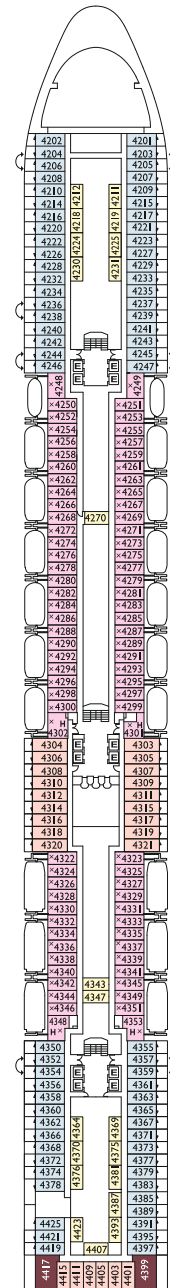

GIRASOLE  
DECK 12

FUXIA  
DECK 11

MAGNOLIA  
DECK 10

ORCHIDEA  
DECK 9

PETUNIA  
DECK 8

IBISCO  
DECK 7

ORTENSIA  
DECK 6

GIGLIO  
DECK 5

CAMELIA  
DECK 4

AZALEA  
DECK 3

# Flächen

- Wellnessbereich
- Fitnesscenter
- Lido
- Solarium

- Bar
- Kinder und Jugendliche
- Weitere Services
- Theater

- Restaurants
- Disko
- Salons
- Kasino

- Shopping
- „C“ Wonders
- Atrium

## Flächendetails