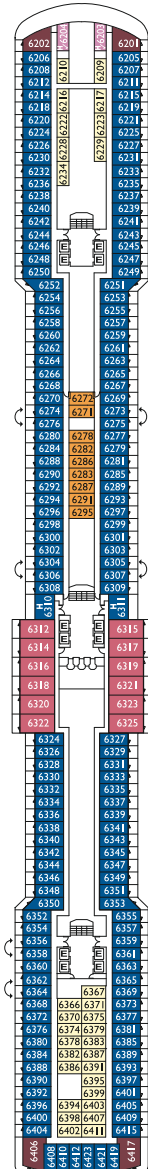

GIRASOLE  
DECK 12

FUXIA  
DECK 11

MAGNOLIA  
DECK 10

ORCHIDEA  
DECK 9

PETUNIA  
DECK 8

IBISCO  
DECK 7

ORTENSIA  
DECK 6

GIGLIO  
DECK 5

CAMELIA  
DECK 4

AZALEA  
DECK 3

# Flächen

- Wellnessbereich
- Fitnesscenter
- Lido
- Solarium

- Bar
- Kinder und Jugendliche
- Weitere Services
- Theater

- Restaurants
- Disko
- Salons
- Kasino

- Shopping
- „C“ Wonders
- Atrium

## Flächendetails