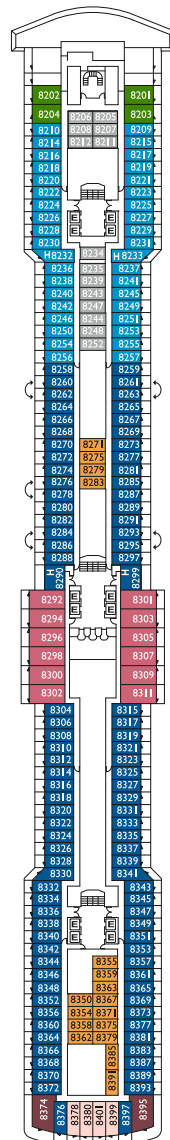

GIRASOLE  
DECK 12

FUXIA  
DECK 11

MAGNOLIA  
DECK 10

ORCHIDEA  
DECK 9

PETUNIA  
DECK 8

IBISCO  
DECK 7

ORTENSIA  
DECK 6

GIGLIO  
DECK 5

CAMELIA  
DECK 4

AZALEA  
DECK 3

# Flächen

- Wellnessbereich
- Fitnesscenter
- Lido
- Solarium

- Bar
- Kinder und Jugendliche
- Weitere Services
- Theater

- Restaurants
- Disko
- Salons
- Kasino

- Shopping
- „C“ Wonders
- Atrium

## Flächendetails