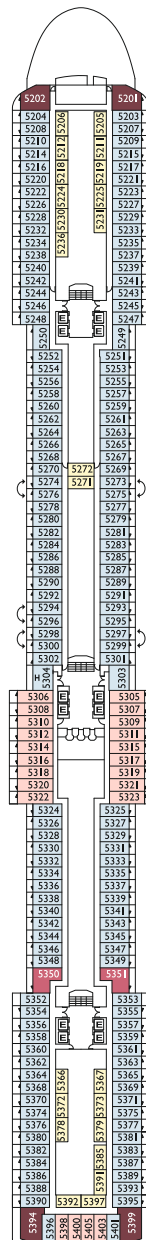

GIRASOLE  
DECK 12

FUXIA  
DECK 11

MAGNOLIA  
DECK 10

ORCHIDEA  
DECK 9

PETUNIA  
DECK 8

IBISCO  
DECK 7

ORTENSIA  
DECK 6

GIGLIO  
DECK 5

CAMELIA  
DECK 4

AZALEA  
DECK 3

# Flächen

- Wellnessbereich
- Fitnesscenter
- Lido
- Solarium

- Bar
- Kinder und Jugendliche
- Weitere Services
- Theater

- Restaurants
- Disko
- Salons
- Kasino

- Shopping
- „C“ Wonders
- Atrium

## Flächendetails